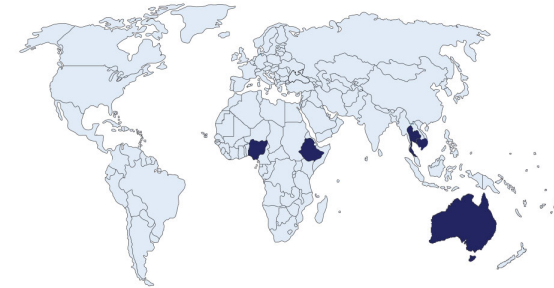

Image approximate only

**ORIGIN | Basaltic Deposit**

**IDENTIFICATION**

**Object** One Loose Gemstone  
**Species** Natural Corundum  
**Variety** Fancy Sapphire

**DETAILS**

**Weight** 3.19 carat  
**Shape** Oval  
**Dimensions** 9.89 X 7.79 X 4.59mm  
**Cut** Brilliant / Step Cut  
**Color** Bluish Green  
**Treatment** Indications of Heating

**Comment**

None

**ICL GRADING**

**Color Grade** Deep  
**Clarity Grade** V11

D	DP	V	I	MI	L	VI	
Dark	Deep	Vivid	Intense	Medium Intense	Light	Very Light	
EC1	EC2	V11	V12	I1	I2	TL	O
Eye Clean		Visible Inclusions		Included		Translucent	Opaque