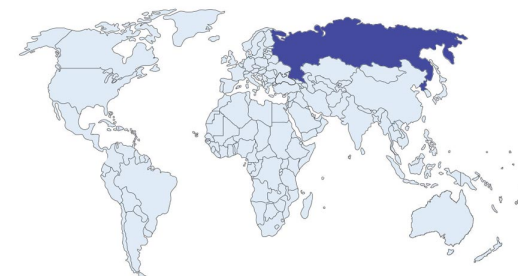

Image approximate only

**ORIGIN | Russia**

**IDENTIFICATION**

**Object** One Loose Gemstone  
**Species** Natural Beryl  
**Variety** Emerald

**DETAILS**

**Weight** 0.58 carat  
**Shape** Triangular  
**Dimensions** 5.70 X 5.64 X 3.70mm  
**Cut** Modified Brilliant Cut  
**Color** Green  
**Treatment** No Indications of Clarity Enhancement