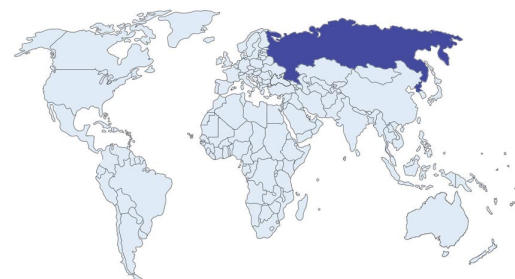

Image approximate only

ORIGIN | Russia

REPORT NO: 2124562247

DATE: JUN 24, 2021

IDENTIFICATION

Object	One Loose Gemstone
Species	Natural Beryl
Variety	Emerald

DETAILS

Weight	12.06 carat
Shape	Oval
Dimensions	15.98 X 13.05 X 10.29mm
Cut	Modified Brilliant Cut
Color	Bluish Green
Treatment	Indications of Minor Clarity Enhancement (Oil)