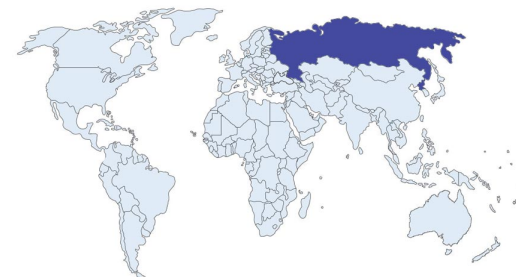

Image approximate only

ORIGIN | Russia

REPORT NO: 1485851107

DATE: APR 18, 2022

IDENTIFICATION

Object	One Loose Gemstone
Species	Natural Beryl
Variety	Emerald

DETAILS

Weight	1.24 carat
Shape	Baguette
Dimensions	8.38 X 4.81 X 3.91mm
Cut	Step Cut
Color	Green
Treatment	No Indications of Clarity Enhancement