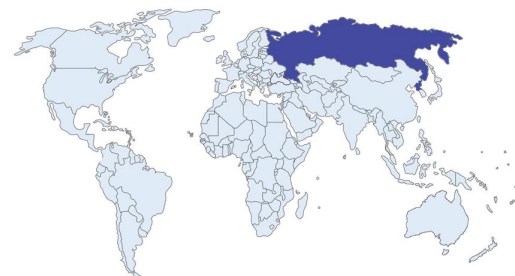

Image approximate only

**ORIGIN | Russia**

**IDENTIFICATION**

**Object** One Loose Gemstone  
**Species** Natural Chrysoberyl  
**Variety** Alexandrite

**DETAILS**

**Weight** 0.14 carat  
**Shape** Round  
**Dimensions** 3.09 - 3.12 X 2.06mm  
**Cut** Brilliant / Fancy Cut  
**Color** Bluish Green / Grayish Purple  
**Treatment** No Indications of Treatment