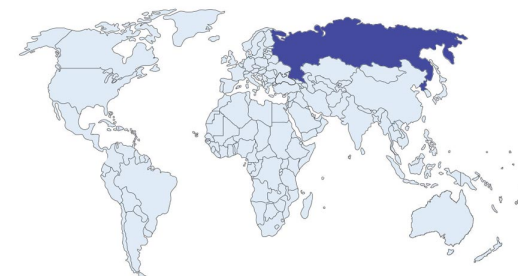

Image approximate only

**ORIGIN | Russia**

**IDENTIFICATION**

**Object** One Loose Gemstone  
**Species** Natural Chrysoberyl  
**Variety** Alexandrite

**DETAILS**

**Weight** 0.62 carat  
**Shape** Oval  
**Dimensions** 5.79 X 4.56 X 3.10mm  
**Cut** Brilliant / Fancy Cut  
**Color** Bluish Green / Purple  
**Treatment** No Indications of Treatment