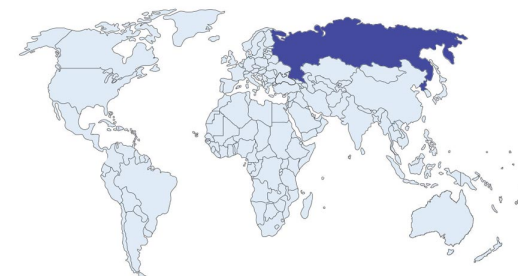

Image approximate only

ORIGIN | Russia

IDENTIFICATION

Object	One Loose Gemstone
Species	Natural Chrysoberyl
Variety	Alexandrite

DETAILS

Weight	4.74 carat
Shape	Egg Shape
Dimensions	10.10 X 9.83 X 6.49mm
Cut	Brilliant / Fancy Cut
Color	Bluish Green / Purple
Treatment	No Indications of Treatment