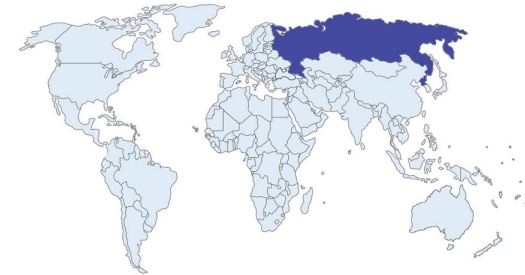

Image approximate only

**ORIGIN | Russia**

**IDENTIFICATION**

**Object** One Loose Gemstone  
**Species** Natural Chrysoberyl  
**Variety** Alexandrite

**DETAILS**

**Weight** 0.19 carat  
**Shape** Oval  
**Dimensions** 3.88 X 2.84 X 2.03mm  
**Cut** Brilliant / Fancy Cut  
**Color** Bluish Green / Purple  
**Treatment** No Indications of Treatment