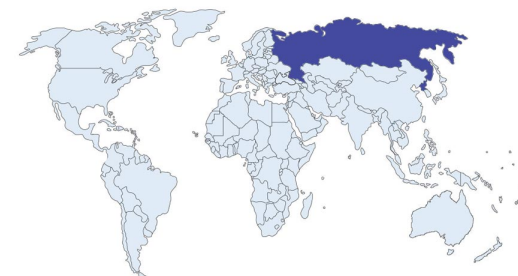

Image approximate only

**ORIGIN | Russia**

**IDENTIFICATION**

**Object** One Loose Gemstone  
**Species** Natural Chrysoberyl  
**Variety** Alexandrite

**DETAILS**

**Weight** 0.24 carat  
**Shape** Oval  
**Dimensions** 4.01 X 3.04 X 2.43mm  
**Cut** Modified Brilliant Cut  
**Color** Bluish Green / Purple  
**Treatment** No Indications of Treatment