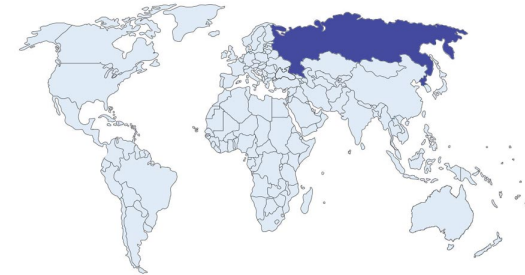

Image approximate only

**ORIGIN | Russia**

**IDENTIFICATION**

**Object** One Loose Gemstone  
**Species** Natural Chrysoberyl  
**Variety** Alexandrite

**DETAILS**

**Weight** 0.39 carat  
**Shape** Oval  
**Dimensions** 5.43 X 3.50 X 2.56mm  
**Cut** Modified Brilliant Cut  
**Color** Green / Grayish Purple  
**Treatment** No Indications of Treatment