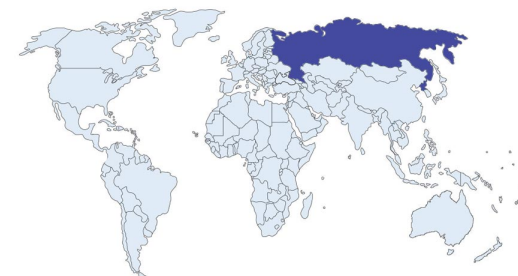

Image approximate only

**ORIGIN | Russia**

**IDENTIFICATION**

**Object** One Loose Gemstone  
**Species** Natural Chrysoberyl  
**Variety** Alexandrite

**DETAILS**

**Weight** 0.35 carat  
**Shape** Heart-shaped  
**Dimensions** 5.02 X 3.83 X 2.58mm  
**Cut** Modified Brilliant Cut  
**Color** Bluish Green / Purple  
**Treatment** No Indications of Treatment