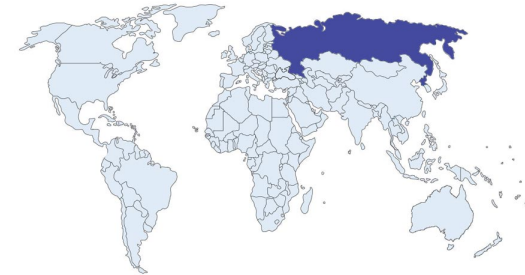

Image approximate only

**ORIGIN | Russia**

**IDENTIFICATION**

**Object** One Loose Gemstone  
**Species** Natural Chrysoberyl  
**Variety** Alexandrite

**DETAILS**

**Weight** 0.85 carat  
**Shape** Oval  
**Dimensions** 6.84 X 4.43 X 3.56mm  
**Cut** Brilliant / Fancy Cut  
**Color** Greenish Blue / Purple  
**Treatment** No Indications of Treatment