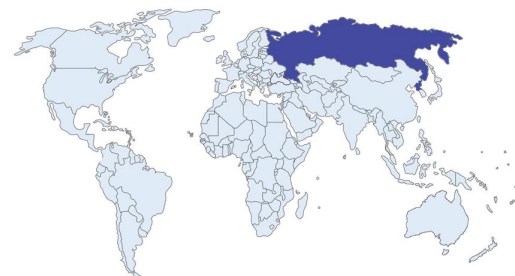

Image approximate only

**ORIGIN | Russia**

**IDENTIFICATION**

**Object** One Loose Gemstone  
**Species** Natural Chrysoberyl  
**Variety** Alexandrite

**DETAILS**

**Weight** 0.58 carat  
**Shape** Oval  
**Dimensions** 5.70 X 4.06 X 3.14mm  
**Cut** Brilliant / Fancy Cut  
**Color** Green / Grayish Purple  
**Treatment** No Indications of Treatment