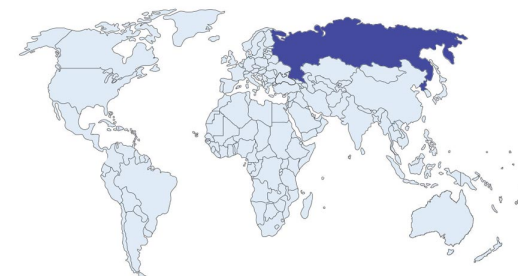

Image approximate only

**ORIGIN | Russia**

**IDENTIFICATION**

**Object** One Loose Gemstone  
**Species** Natural Beryl  
**Variety** Emerald

**DETAILS**

**Weight** 1.07 carat  
**Shape** Oval  
**Dimensions** 7.40 X 5.38 X 3.81mm  
**Cut** Cabochon  
**Color** Green  
**Treatment** Indications of Minor Clarity Enhancement