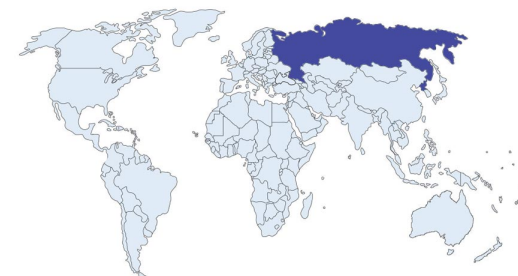

Image approximate only

**ORIGIN | Russia**

**IDENTIFICATION**

**Object** One Loose Gemstone  
**Species** Natural Beryl  
**Variety** Emerald

**DETAILS**

**Weight** 4.57 carat  
**Shape** Cushion  
**Dimensions** 10.35 X 8.68 X 6.57mm  
**Cut** Sugar Loaf Cabochon  
**Color** Green  
**Treatment** Indications of Insignificant Clarity Enhancement