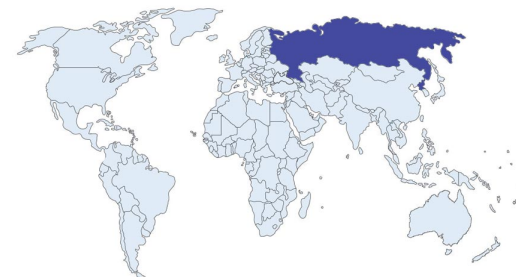

Image approximate only

## IDENTIFICATION

Object	One Loose Gemstone
Species	Natural Beryl
Variety	Emerald