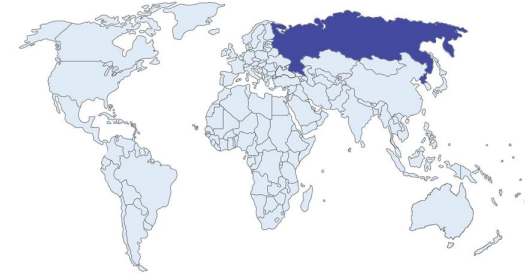

Image approximate only

**ORIGIN | Russia**

**IDENTIFICATION**

**Object** One Loose Gemstone  
**Species** Natural Beryl  
**Variety** Emerald

**DETAILS**

**Weight** 3.42 carat  
**Shape** Rectangular  
**Dimensions** 10.31 X 7.76 X 6.23mm  
**Cut** Step Cut  
**Color** Bluish Green  
**Treatment** Indications of Insignificant Clarity Enhancement

**Comment**

None

**ICL GRADING**

**Color Grade** Light  
**Clarity Grade** V11

D	DP	V	I	MI	L	VI	
Dark	Deep	Vivid	Intense	Medium Intense	Light	Very Light	
EC1	EC2	V11	V12	I1	I2	TL	O
Eye Clean		Visible Inclusions		Included		Translucent	Opaque