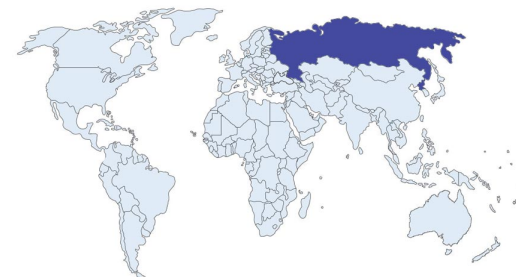

Image approximate only

ORIGIN | Russia

REPORT NO: 8061781564

DATE: FEB 18, 2020

IDENTIFICATION

Object	One Loose Gemstone
Species	Natural Beryl
Variety	Emerald

DETAILS

Weight	0.95 carat
Shape	Octagonal
Dimensions	6.20 X 5.10 X 4.39mm
Cut	Step Cut
Color	Green
Treatment	No Indications of Clarity Enhancement

Comment

None

ICL GRADING

Color Grade	Light
Clarity Grade	VI2

D	DP	V	I	MI	L	VI	
Dark	Deep	Vivid	Intense	Medium Intense	Light	Very Light	
EC1	EC2	VI1	VI2	I1	I2	TL	O
Eye Clean		Visible Inclusions		Included		Translucent	Opaque