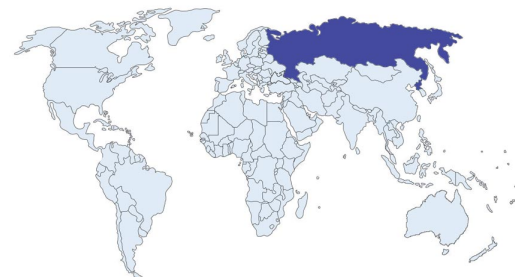

Image approximate only

ORIGIN | Russia

REPORT NO: 1133978655

DATE: MAY 03, 2022

IDENTIFICATION

Object	One Loose Gemstone
Species	Natural Beryl
Variety	Emerald

DETAILS

Weight	0.97 carat
Shape	Octagonal
Dimensions	5.93 X 5.68 X 4.44mm
Cut	Step Cut
Color	Bluish Green
Treatment	Indications of Moderate Clarity Enhancement

Comment

None

ICL GRADING

Color Grade	Light
Clarity Grade	EC1

D	DP	V	I	MI	L	VI	
Dark	Deep	Vivid	Intense	Medium Intense	Light	Very Light	
EC1	EC2	VI1	VI2	I1	I2	TL	O
Eye Clean		Visible Inclusions		Included		Translucent	Opaque