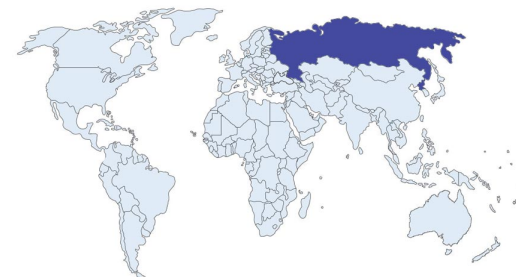

Image approximate only

ORIGIN | Russia

REPORT NO: 1428741283

DATE: APR 18, 2022

## IDENTIFICATION

Object	One Loose Gemstone
Species	Natural Beryl
Variety	Emerald