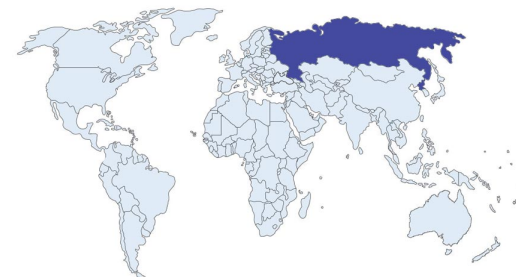

Image approximate only

ORIGIN | Russia

REPORT NO: 1227448587

DATE: MAY 03, 2022

## IDENTIFICATION

Object	One Loose Gemstone
Species	Natural Beryl
Variety	Emerald

## DETAILS

Weight	4.48 carat
Shape	Kite-shaped
Dimensions	15.90 X 10.56 X 7.86mm
Cut	Step Cut
Color	Yellowish Green
Treatment	Indications of Moderate Clarity Enhancement