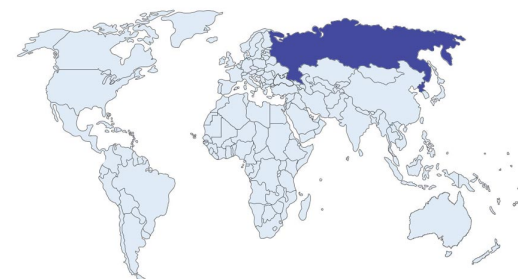

Image approximate only

ORIGIN | Russia

REPORT NO: 8722854663

DATE: FEB 18, 2020

IDENTIFICATION

Object	One Loose Gemstone
Species	Natural Beryl
Variety	Emerald

DETAILS

Weight	12.27 carat
Shape	Oval
Dimensions	19.85 X 12.50 X 8.43mm
Cut	Modified Brilliant Cut
Color	Green
Treatment	Indications of Minor Clarity Enhancement (Oil)