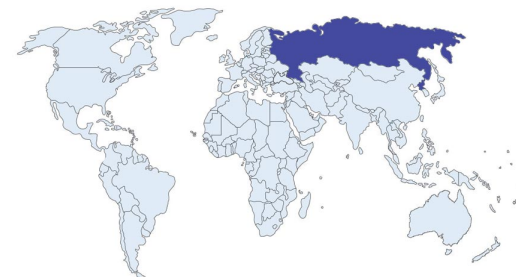

Image approximate only

ORIGIN | Russia

REPORT NO: 3793177406

DATE: MAR 12, 2020

IDENTIFICATION

Object	One Loose Gemstone
Species	Natural Beryl
Variety	Emerald

DETAILS

Weight	9.39 carat
Shape	Octagonal
Dimensions	15.00 X 9.70 X 5.82mm
Cut	Step Cut
Color	Green
Treatment	Indications of Minor Clarity Enhancement (Oil)

Comment

None

ICL GRADING

Color Grade	Intense
Clarity Grade	VII

D	DP	V	I	MI	L	VI	
Dark	Deep	Vivid	Intense	Medium Intense	Light	Very Light	
EC1	EC2	VI1	VI2	I1	I2	TL	O
Eye Clean		Visible Inclusions		Included		Translucent	Opaque