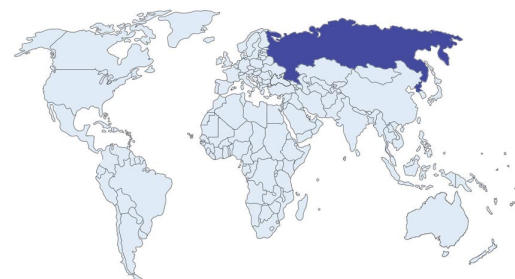

Image approximate only

ORIGIN | Russia

REPORT NO: 5169611448

DATE: FEB 18, 2020

IDENTIFICATION

Object	One Loose Gemstone
Species	Natural Beryl
Variety	Emerald

DETAILS

Weight	0.41 carat
Shape	Baguette
Dimensions	6.70 X 3.40 X 2.49mm
Cut	Step Cut
Color	Green
Treatment	No Indications of Clarity Enhancement